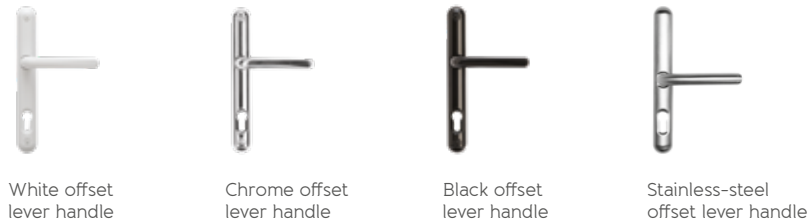

Aluminium offset lever handle range

White offset lever handle

Chrome offset lever handle

Black offset lever handle

Stainless-steel offset lever handle