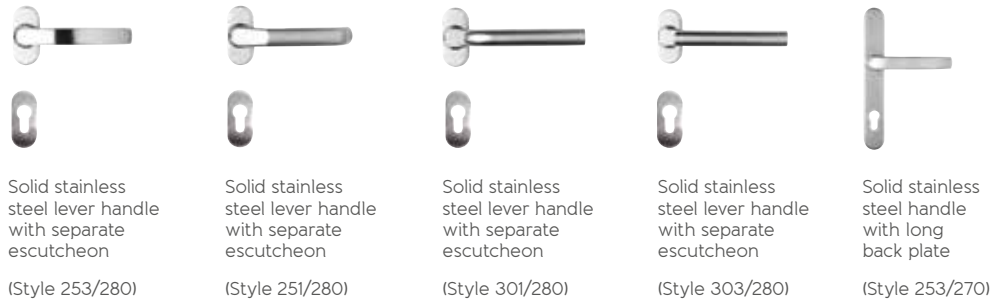

Getting a handle on things...

The handles of an Origin Residential Door are the perfect finishing touch to the exquisitely designed system.

Choose from a selection of elegant handle styles that have been designed and manufactured with the same level of care and dedication as every other component.

With the offset handle, you can choose to have it placed on either the panel itself or on the door sash, whilst the straight bar and bow bar handles will sit on the panel.*

In addition to striking the optimum balance between superior strength and sleek design, our handles are exhaustively cycle-tested to ensure they mirror the flawless functionality of the doors themselves and will, therefore, stand the test of time.

*Handle options and positions may vary dependent on the panel chosen.

Premium stainless steel range

Solid stainless steel lever handle with separate escutcheon

(Style 253/280)

Solid stainless steel lever handle with separate escutcheon

(Style 251/280)

Solid stainless steel lever handle with separate escutcheon

(Style 301/280)

Solid stainless steel lever handle with separate escutcheon

(Style 303/280)

Solid stainless steel handle with long back plate

(Style 253/270)

Certain models can also be colour coded in any RAL shade.